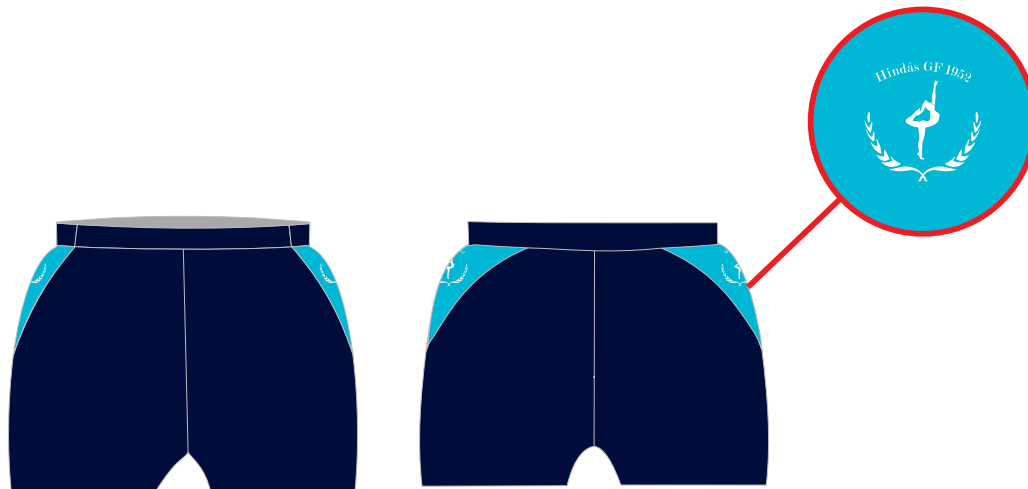

design colors:

C80 M0 Y15 K0

C100 M70 Y0 K80

\*logotypes can change their size with apparel's size change

\*\*color can look different on monitor

accessories:

logo size\*

logo color

30mm

white

small logo  
- danger to loose  
small details  
-white against  
bright background

145mm

**GYMNAST**

white

font: EuroStyle Bold

design colors:

C80 M0 Y15 K0

C100 M70 Y0 K80

\*logotypes can change their size with apparel's size change

\*\*color can look different on monitor

accessories:

logo size\*

logo color

40mm  
↔

white

**small logo**  
- danger to loose  
small details  
-white against  
bright background

design colors:

 C80 M0 Y15 K0

 C100 M70 Y0 K80

\*logotypes can change their size with apparel's size change

\*\*color can look different on monitor