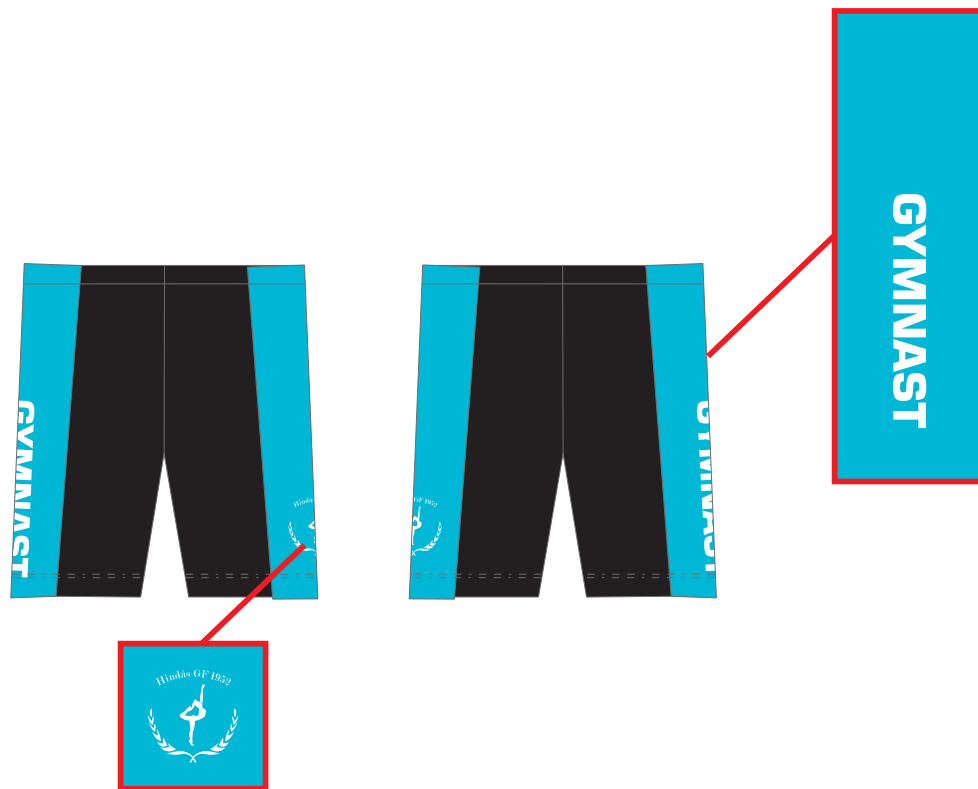

C80 M0 Y15 K0

C100 M70 Y0 K80

\*logotypes can change their size with apparel's size change

\*\*color can look different on monitor

accessories:

logo size\*

logo color

40mm  
↔

white

**small logo**  
- danger to loose  
small details  
-white against  
bright background

design colors:

 C80 M0 Y15 K0

 C100 M70 Y0 K80

\*logotypes can change their size with apparel's size change

\*\*color can look different on monitor

accessories:

logo size\*

logo color

220mm

white

**Name** ↑↓ 15mm

font: Eurostile Bold

design colors:

 C80 M0 Y15 K0

 C100 M70 Y0 K80

\*logotypes can change their size with apparel's size change

\*\*color can look different on monitor

accessories:

logo size\*

logo color

50mm